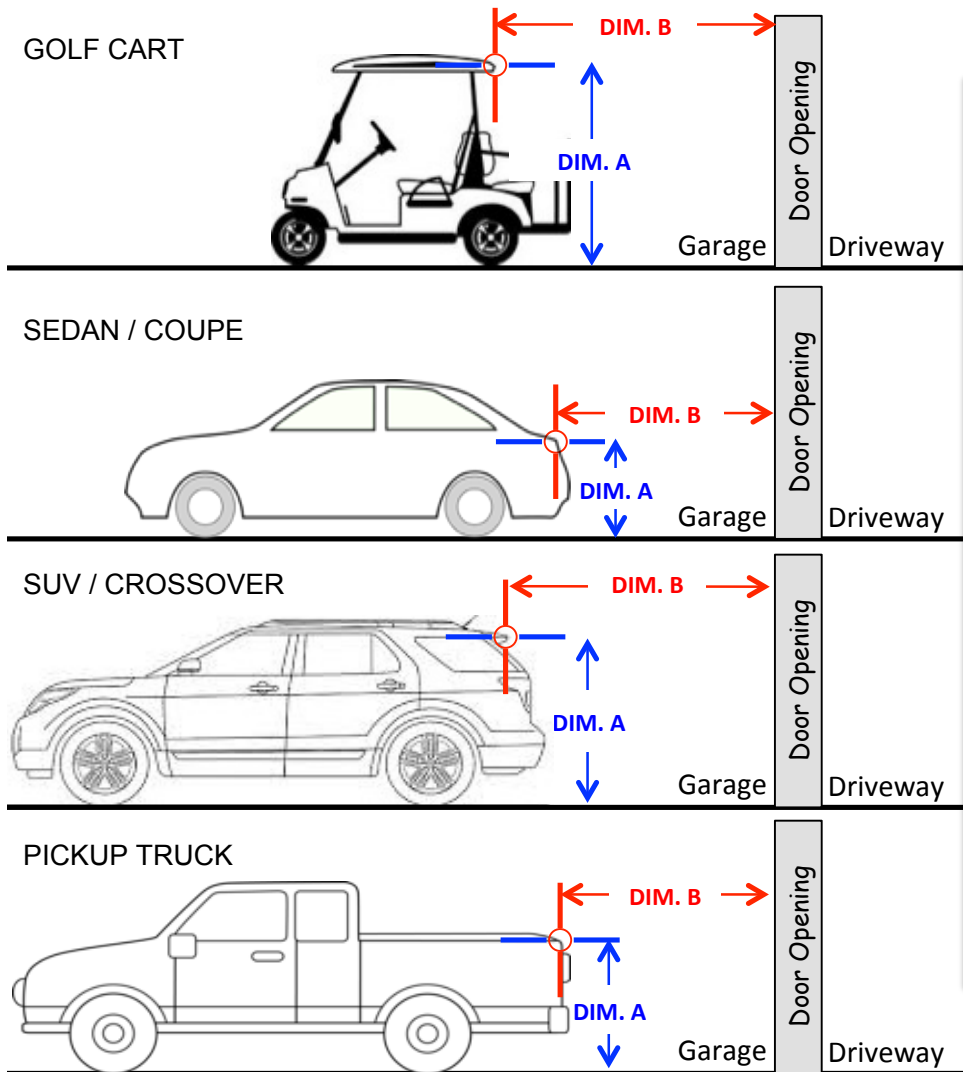

# LIFESTYLE SCREEN MOVEMENT CLEARANCE GUIDE

FOR 7' HIGH OPENING	
DIM. "A"	DIM. "B"
IF CAR HEIGHT IS:	THEN MIN. DEPTH NEEDS TO BE:
32	13
35	16
38	19
41	21
44	24
47	27
50	30
53	33
56	36
59	39
62	42
65	45
68	48
71	51

FOR 8' HIGH OPENING	
DIM. "A"	DIM. "B"
IF CAR HEIGHT IS:	THEN MIN. DEPTH NEEDS TO BE:
32	12
35	14
38	15
41	17
44	19
47	21
50	23
53	26
56	29
59	31
62	35
65	38
68	40
71	42

## LEGEND

= TARGET POINT

**DIM. A = HEIGHT FROM FLOOR TO HORIZONTAL TARGET POINT**

**DIM. B = DEPTH FROM INTERIOR SIDE OF OPENING TO VERTICAL TARGET POINT**